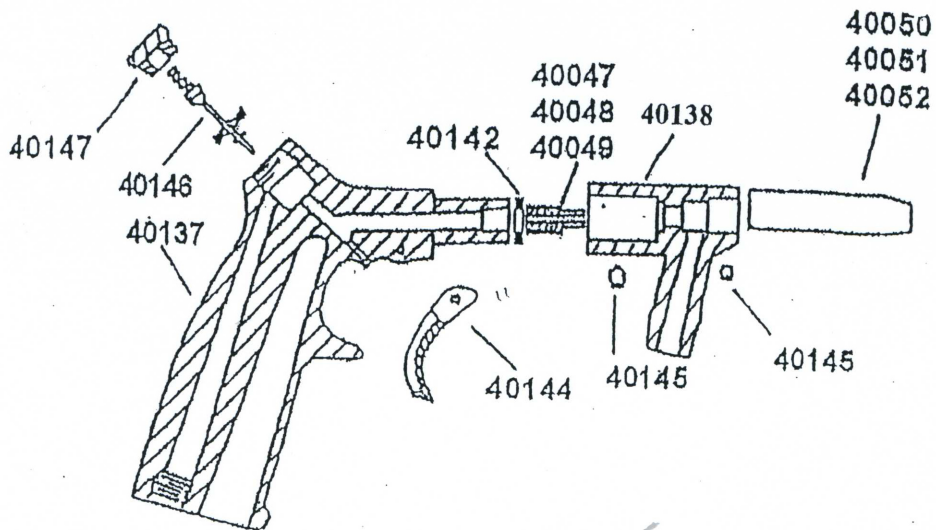

REPLACEMENT PARTS AND ACCESSORIES

REPLACEMENT PARTS	
PART NO.	DESCRIPTION
11665	Blast gun for foot pedal
40153	Blast gun for trigger operation
40137	Blast gun handle only, with trigger and valve
11664	Blast gun handle only, for foot pedal
40138	Blast gun siphon head only, with nozzle and air jet
40142	Washer
40144	Blast gun trigger
40145	Blast gun set screw
40146	Blast gun valve, spring and seat assembly
40147	Valve nut
40050	13/64" - steel nozzle (optional)
40051	1/4" steel nozzle (included)
40052	5/16" steel nozzle (optional)
40047	5/64" air jet (gold) (optional)
40048	1/8" air jet (silver) (included)
40049	5/32" air jet (black) (optional)